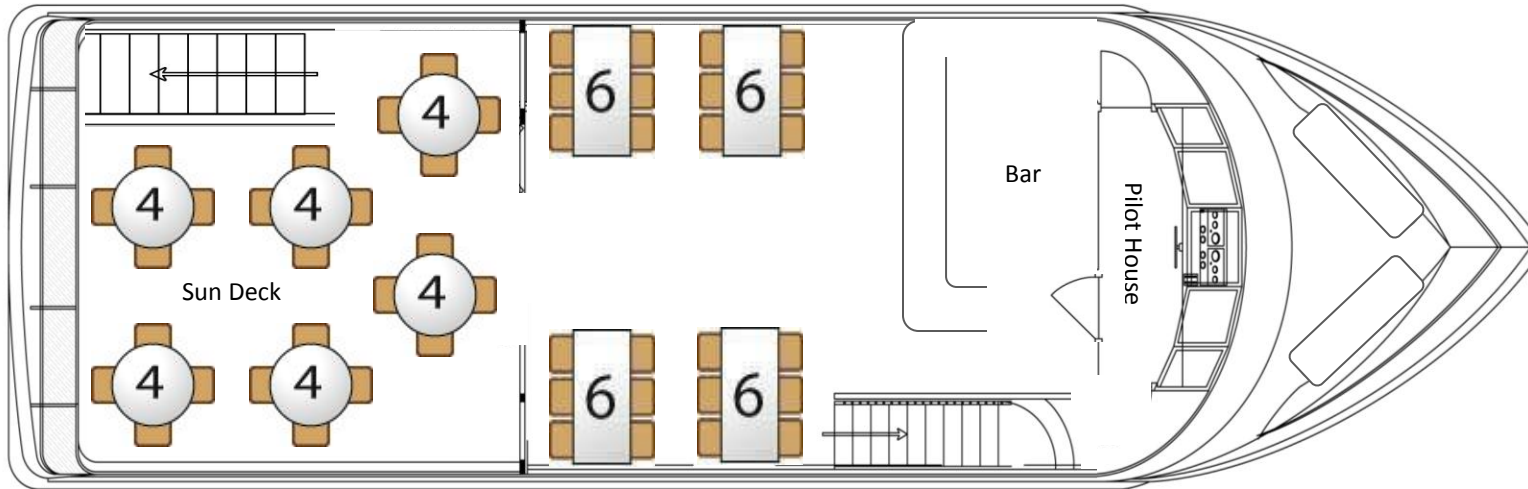

Arabella | 72' Motor Yacht

Seating Details

Main Deck: 42

Upper Deck Indoor: 24

Upper Deck Outdoor: 24

Total Indoor Seating: 66

Total Available Seating: 90

Capacity: 100

UPPER DECK ARRANGEMENT

LOWER DECK ARRANGEMENT