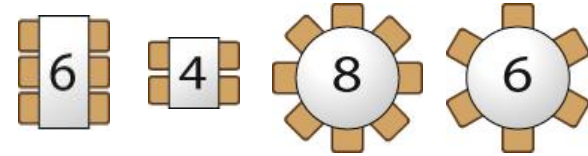

Arabella | 72' Motor Yacht

Seating Details

Main Deck: 42

Upper Deck Indoor: 24

Upper Deck Outdoor: 24

Total Indoor Seating: 66

Total Available Seating: 90

Capacity: 100

UPPER DECK ARRANGEMENT

LOWER DECK ARRANGEMENT