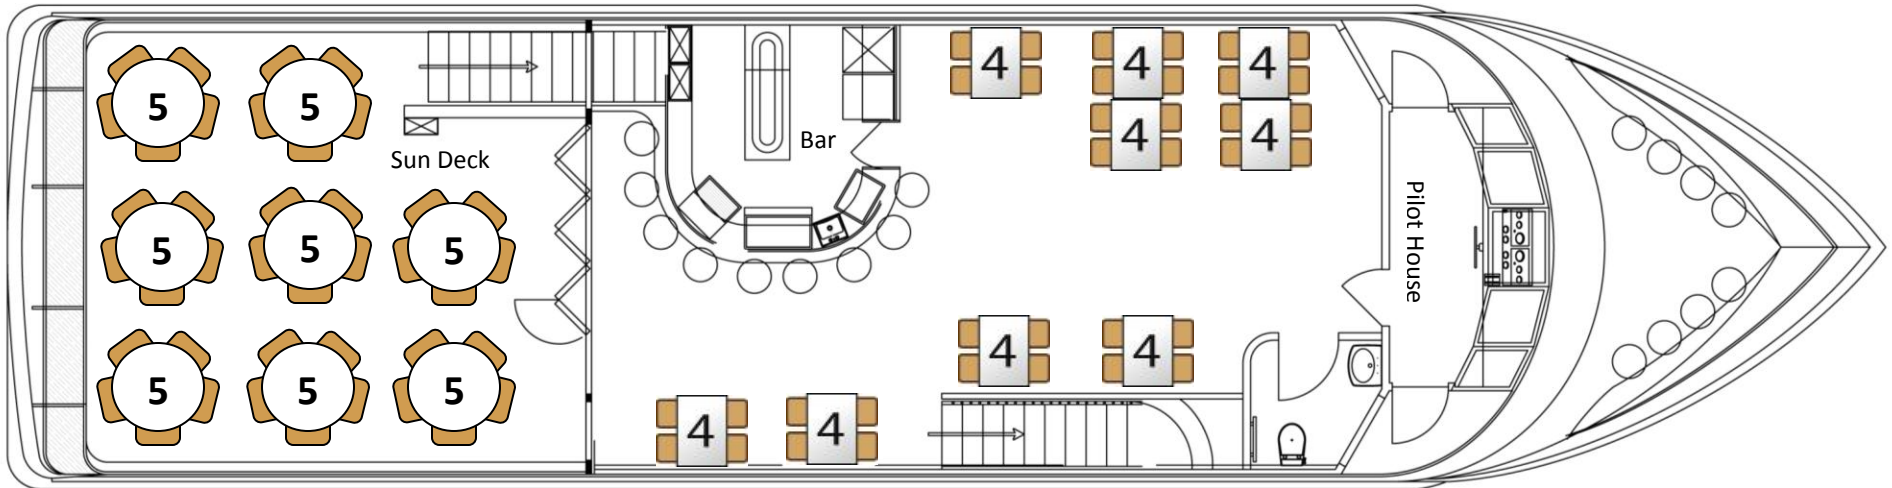

## Seating Details

Main Deck: 90

Upper Deck Indoor: 36

Upper Deck Outdoor: 40

Total Indoor Seating: 126

Total Available Seating: 183 (including bar, bow seating)

Licensed Capacity: 149

## UPPER DECK ARRANGEMENT

## LOWER DECK ARRANGEMENT