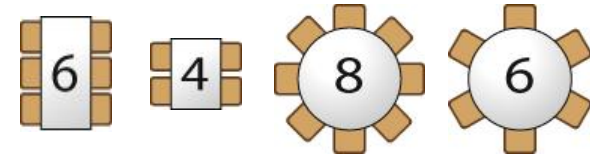

# Isabella | 69' Motor Yacht

## Seating Details

Main Deck: 48

Upper Deck Indoor: 6

Upper Deck Outdoor: 16

Total Indoor Seating: 54

Total Available Seating: 70

Licensed Capacity: 100

## UPPER DECK ARRANGEMENT