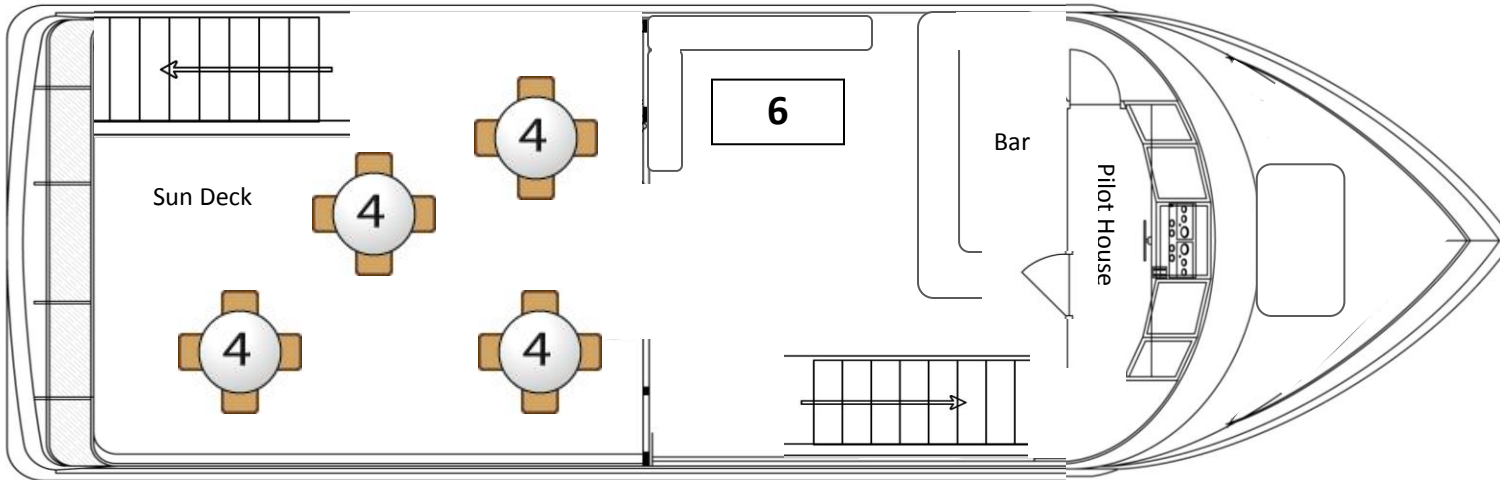

## Seating Details

Main Deck: 48

Upper Deck Indoor: 6

Upper Deck Outdoor: 16

Total Indoor Seating: 54

Total Available Seating: 70

Licensed Capacity: 100

## UPPER DECK ARRANGEMENT

## LOWER DECK ARRANGEMENT